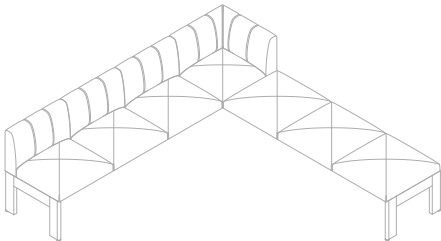

## Seven-Seat Bench and Seven-Seat Bench with Table

Seven-Seat Bench, Left No Back (TKH7C)

Seven-Seat Bench, Left Full Back (TKH7D)

Seven-Seat Bench, Left Full Back with Open Run-Off (TKH7E)

Seven-Seat Bench, Left Full Back with Open Ends (TKH7F)

Seven-Seat Bench, Right No Back (TKH7G)

Seven-Seat Bench, Right Full Back (TKH7H)

Seven-Seat Bench, Right Full Back with Open Run-Off (TKH7J)

Seven-Seat Bench, Right Full Back with Open Ends (TKH7K)

# clique luxe

The following outlines the overall dimensions of each Clique bench. Clique dimensions shown in the Studio TK Applications and Pricing Program Guide are a representative of the series and slight dimensional variations occur dependent upon the leg structure. If dimensional information is critical for your project, utilize the symbol for dimensions specific to your model of interest. Symbols are available for download on the Studio TK website.

## clique luxe details

The Parallel leg is the leg on the primary bench and the perpendicular leg is on the run off. The orientation of a bench is determined by the location of the parallel and perpendicular legs. Units can be placed side-by-side to create a large 'U' shaped lounge spaces. Full Back placement is determined by standing in front of a seat. A "Left Full Back" (corner seat) is to your left when looking at the seat and to your right when sitting in the seat.