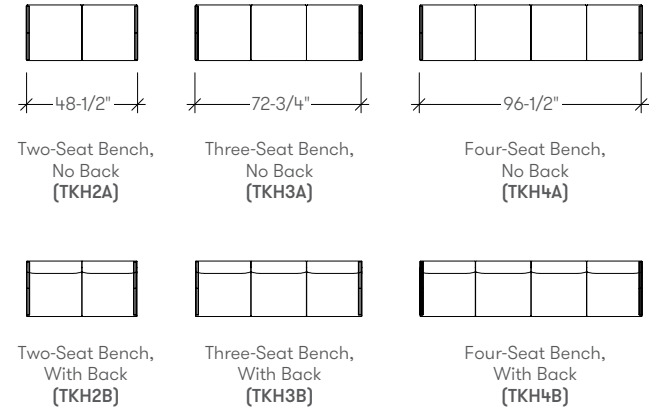

clique luxe

The following outlines the overall dimensions of each Clique Luxe bench. Dimensions shown in the Studio TK Applications and Pricing Program Guide are a representative of the series and slight dimensional variations occur dependent upon the leg structure. If dimensional information is critical for your project, utilize the symbol for dimensions specific to your model of interest. Symbols are available for download on the Studio TK website.

Two-Seat, Three-Seat, Four-Seat Bench and Bench with Table