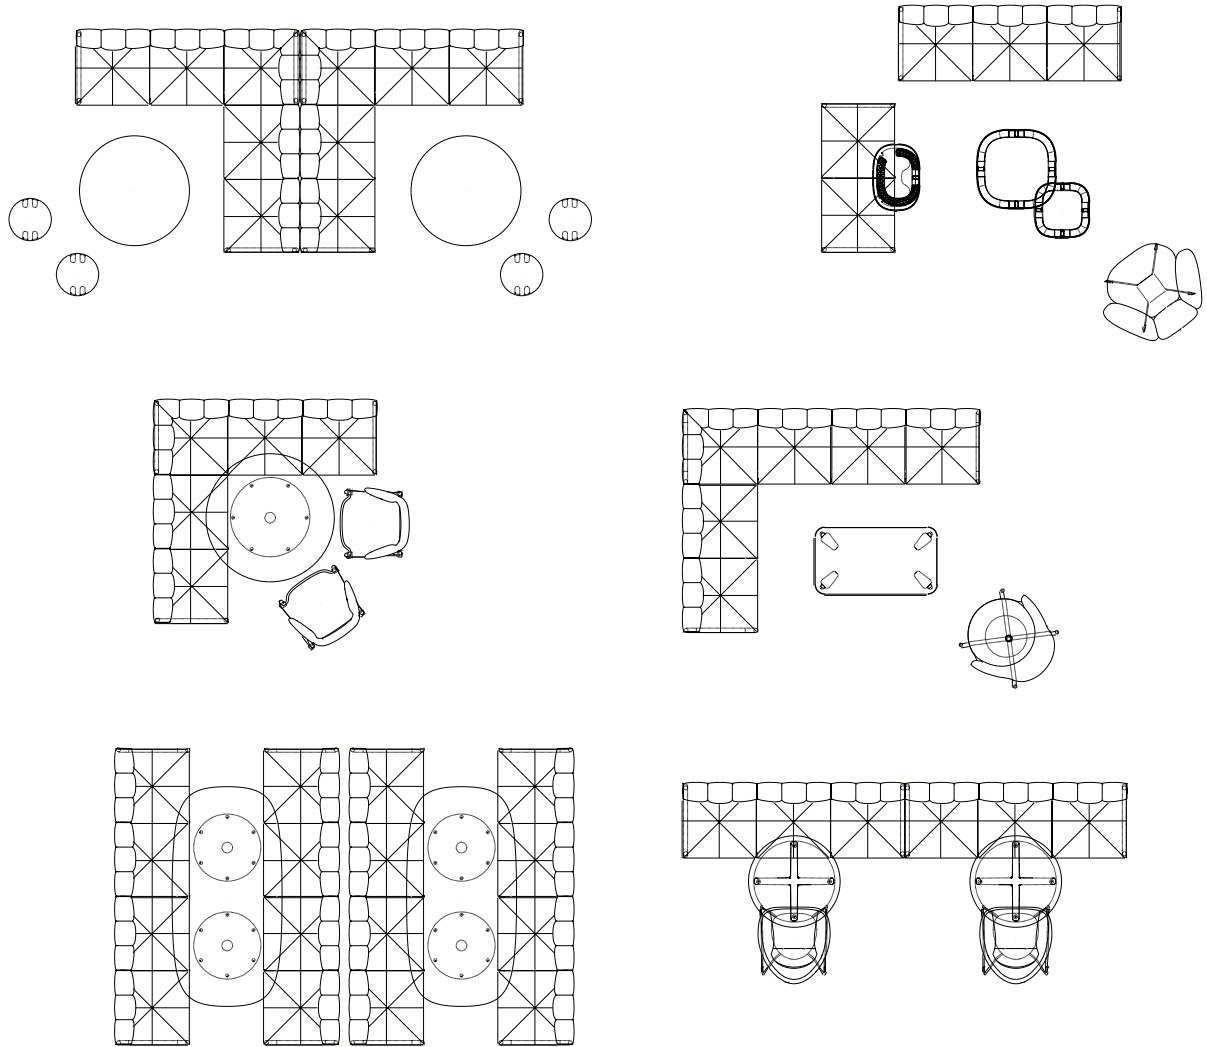

clique luxe

planning

A variety of configurations can be achieved with Clique Luxe benches. The following typical demonstrate the versatility that can be achieved.