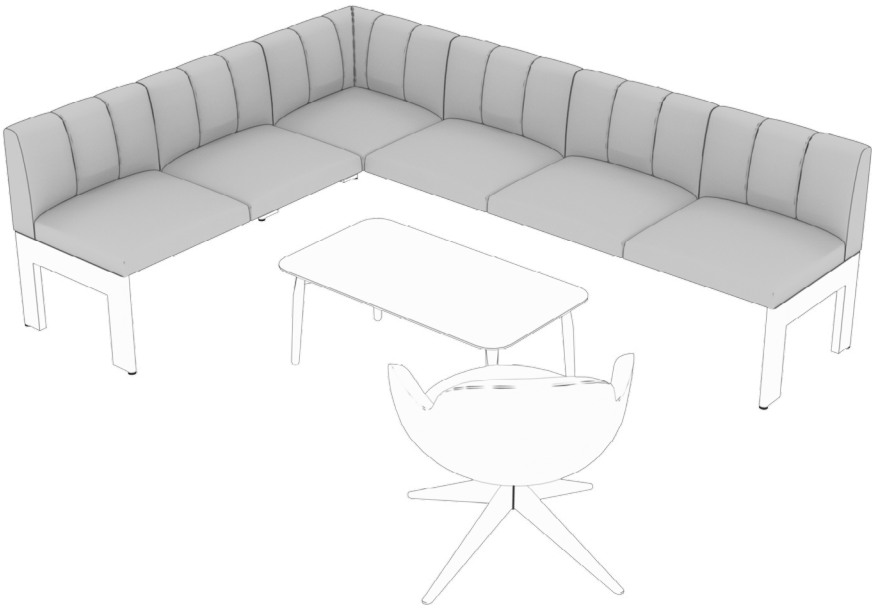

clique luxe

features

Clique Luxe builds on the flexibility and modularity of the original Clique Bench collection, offering a refined, step-up option for applications that call for greater comfort and visual warmth. Designed by Mario Ruiz, Clique Luxe features enhanced seat and back cushioning with tailored tufting details that add texture and softness, creating a more supportive and inviting sitting experience. A wood leg option further elevates the collection’s aesthetic.

Clique Luxe maintains the subtle thin geometry, agile configurations, and planning versatility that define Clique. Benches with or without backs, sectional and back-to-back configurations, and stand-alone applications make the system well-suited for meeting rooms, cafés, lobbies, and shared spaces.

With integrated tables and power accessories to support longer stays, Clique Luxe seamlessly bridges workplace, hospitality, and collaborative environments, creating inviting, adaptable spaces for today’s mobile worker.

Clique Luxe benches consist of the following styles.