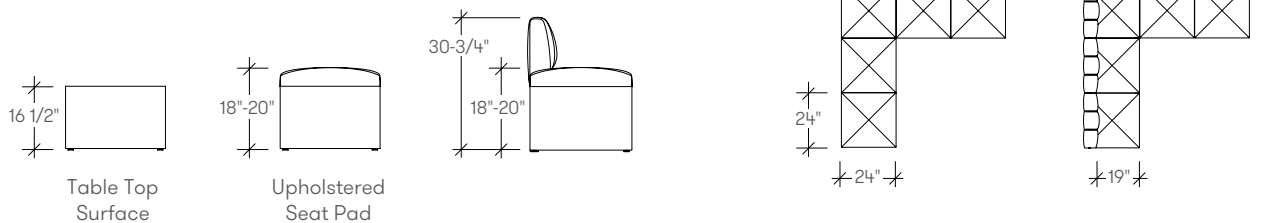

## dimensions

- Designed and tested for users up to 300 lbs
- Clique Luxe seating meets ANSI/BIFMA X5.4 requirements
- Clique Luxe tables meet ANSI/BIFMA X5.5 requirements

An 18"-20" seat height is recommended for use with a 29" high table.