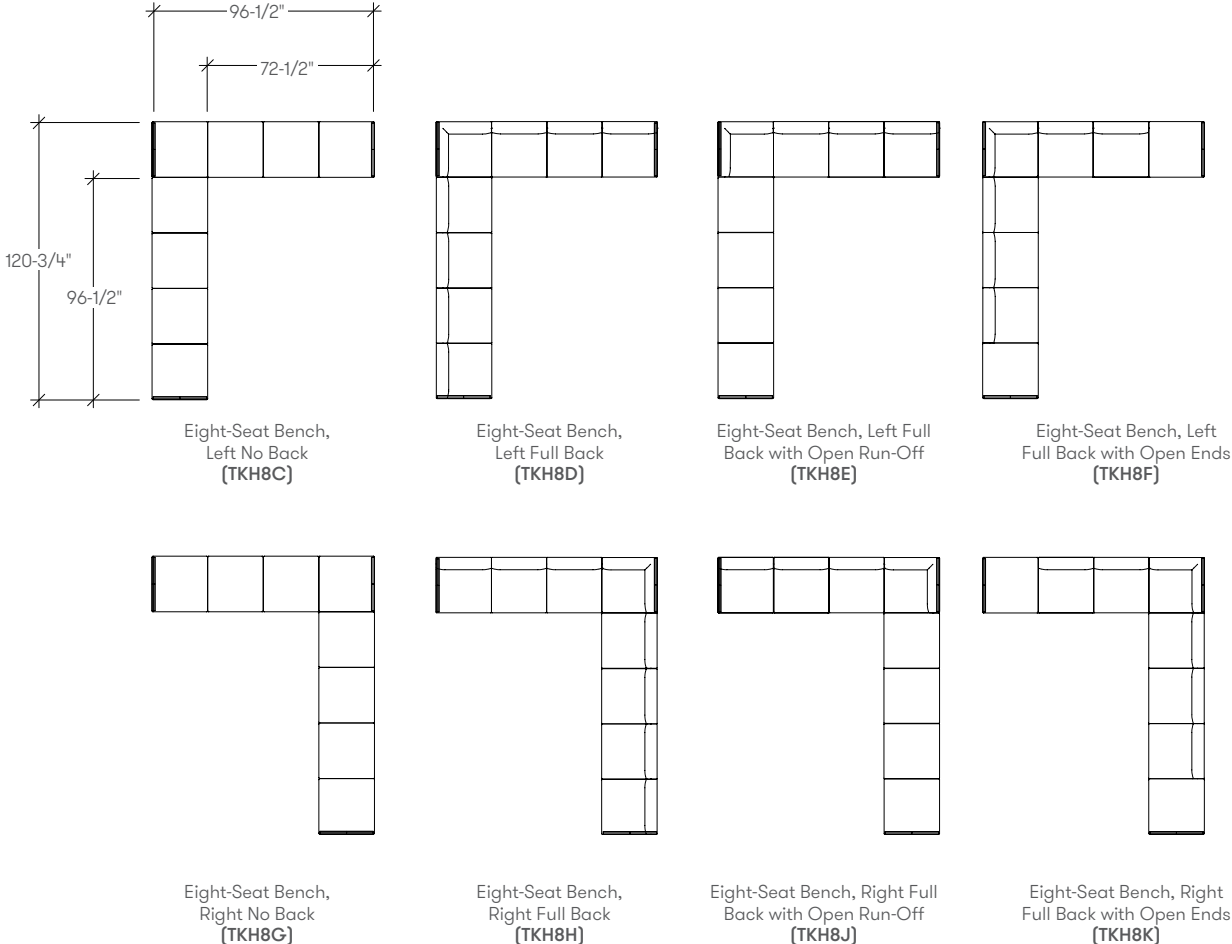

## clique luxe details

The Parallel leg is the leg on the primary bench and the perpendicular leg is on the run off. The orientation of a bench is determined by the location of the parallel and perpendicular legs. Units can be placed side-by-side to create a large 'U' shaped lounge spaces. Full Back placement is determined by standing in front of a seat. A "Left Full Back" (corner seat) is to your left when looking at the seat and to your right when sitting in the seat.