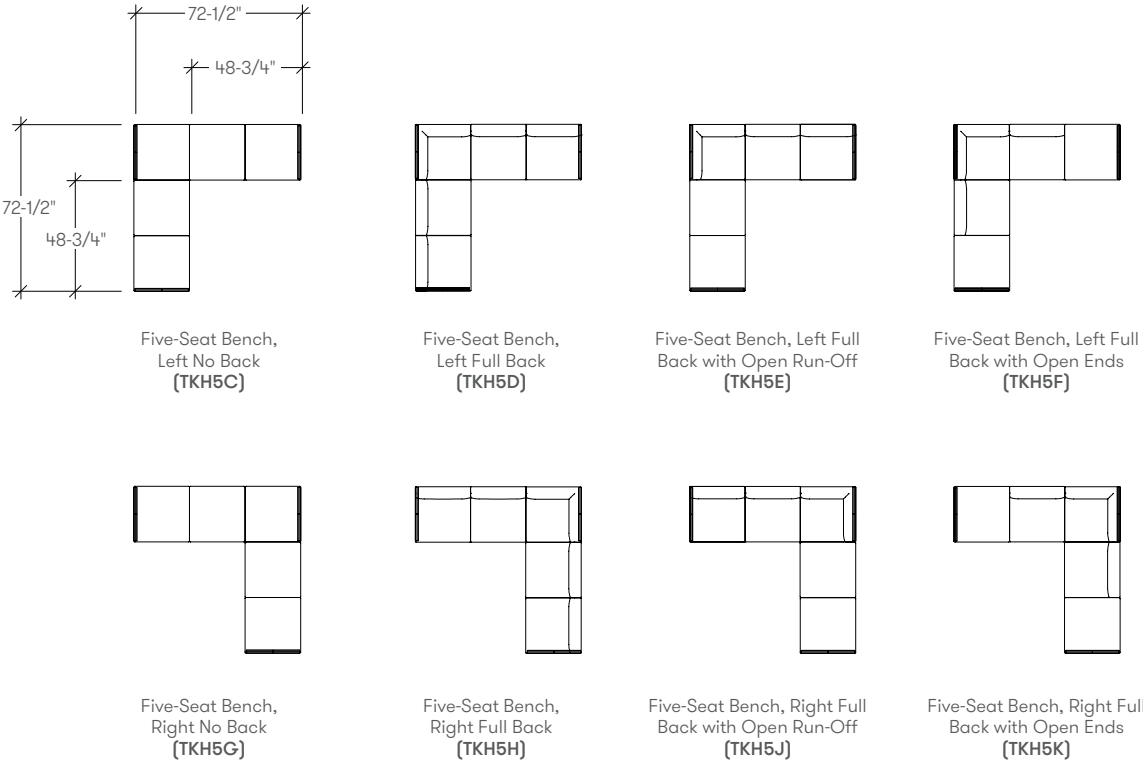

Five-Seat Bench and Five-Seat Bench with Table