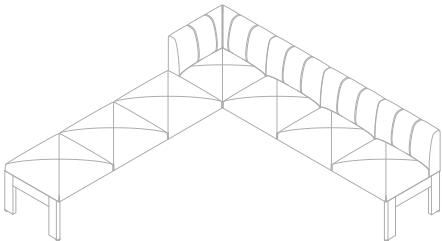

left orientation