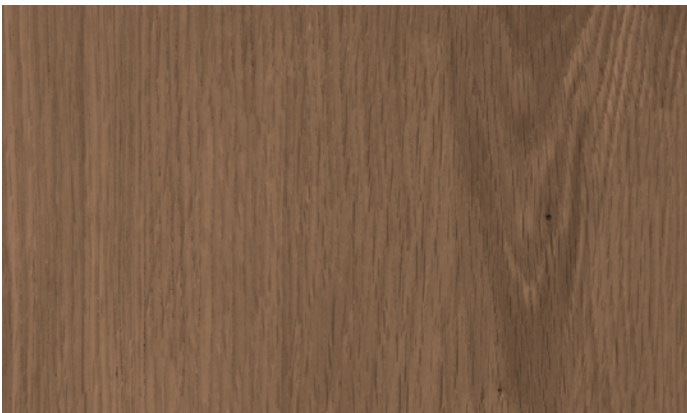

Natural

UR

Sisal

US

Sierra

UU

Brindle

UX

Bistre

UY

Truffle

UZ

Digital color representations are intended to provide an overview of our finish program. Refer to physical samples to view actual material. While Teknion uses every effort to maintain strict standards and consistency of finish, color and texture there may be slight variations between samples and the actual product. **To order individual samples, visit [teknion.com](https://teknion.com) or contact your Teknion representative.** PUBLISHED NOVEMBER 2024