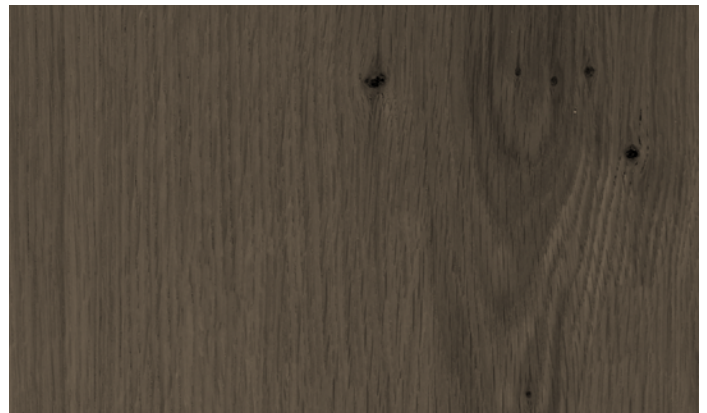

UR

US

UU

Brindle

UX

UY

UZ

Digital color representations are intended to provide an overview of our finish program. Refer to physical samples to view actual material. While Teknion uses every effort to maintain strict standards and consistency of finish, color and texture there may be slight variations between samples and the actual product. **To order individual samples, visit teknion.com or contact your Teknion representative.** PUBLISHED NOVEMBER 2024