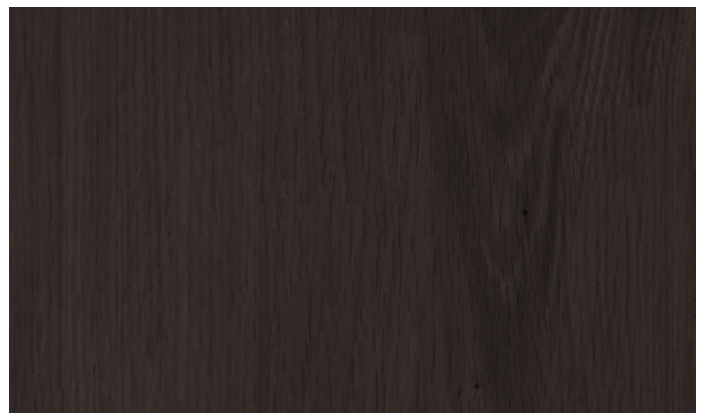

Bistre

UY

Truffle

UZ

Digital color representations are intended to provide an overview of our finish program. Refer to physical samples to view actual material. While Teknion uses every effort to maintain strict standards and consistency of finish, color and texture there may be slight variations between samples and the actual product. **To order individual samples, visit [teknion.com](https://teknion.com) or contact your Teknion representative.** PUBLISHED NOVEMBER 2024