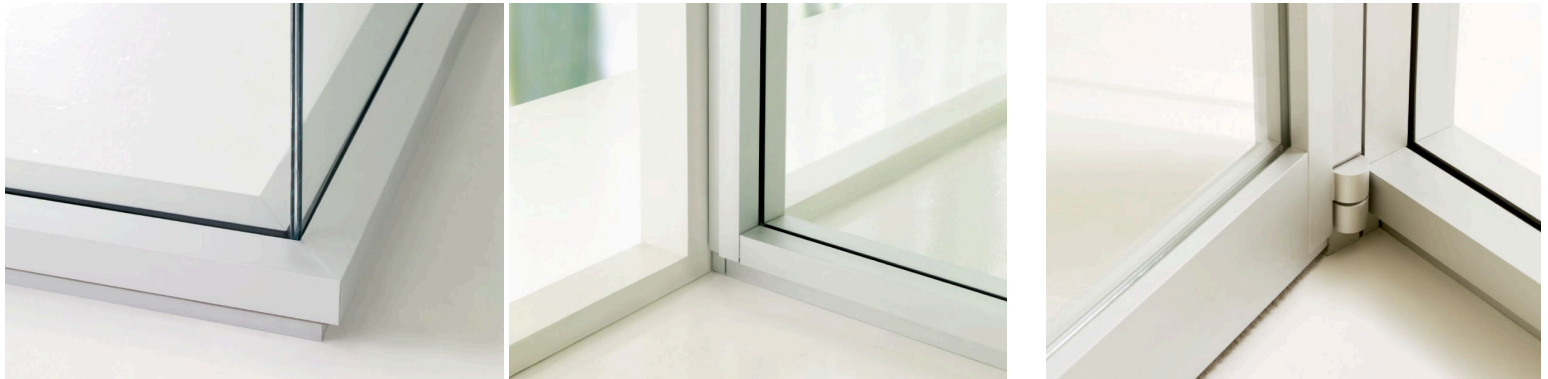

teknion architectural interiors

optos

simple & intelligent

Optos is a glass storefront system featuring a rectilinear profile and minimal structure. It presents a refined, seamless look through a continuous run of glass. Designed to adapt to building structures and floor plans, Optos provides full space division through functional integration with Teknion's Altos architectural walls and compatible floor/ceiling levelling capabilities.

## integration with altos

- Optos walls provide seamless space division through functional integration with Altos architectural walls. Compatible floor and ceiling leveling capabilities as well as a shared door program ensure visual continuity and seamless integration on a floor plate

## site accommodations

- Optos offers significant leveling capabilities to accommodate floor and ceiling variations on-site while maintaining a contemporary, low profile aesthetic

## transparency

- Optos provides a fully transparent storefront with no vertical mullion interruptions. Glass-to-glass tape connections support LEED initiatives by allowing natural daylight to flow into the building interior and by maintaining access to exterior views.