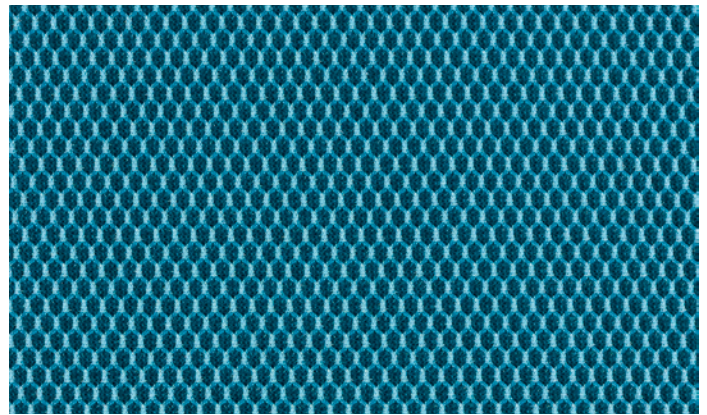

Dove

A126

Brier

A125

Banner

A123

Lapis

A124

Black

A127

Digital color representations are intended to provide an overview of our finish program. Refer to physical samples to view actual material. While Teknion uses every effort to maintain strict standards and consistency of finish, color and texture there may be slight variations between samples and the actual product. **To order individual samples, visit teknion.com or contact your Teknion representative.** PUBLISHED NOVEMBER 2024