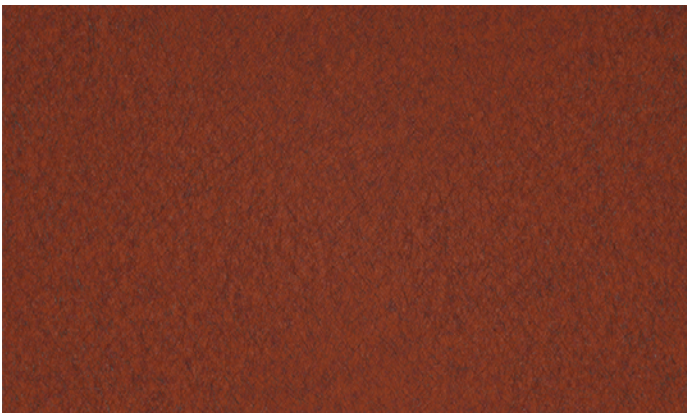

River Rock

QT

Pewter

R5

Sumac

QS

Admiral Blue

QR

Lunar

R5

Digital color representations are intended to provide an overview of our finish program. Refer to physical samples to view actual material. While Teknion uses every effort to maintain strict standards and consistency of finish, color and texture there may be slight variations between samples and the actual product. **To order individual samples, visit [teknion.com](https://www.teknion.com) or contact your Teknion representative.** PUBLISHED NOVEMBER 2024