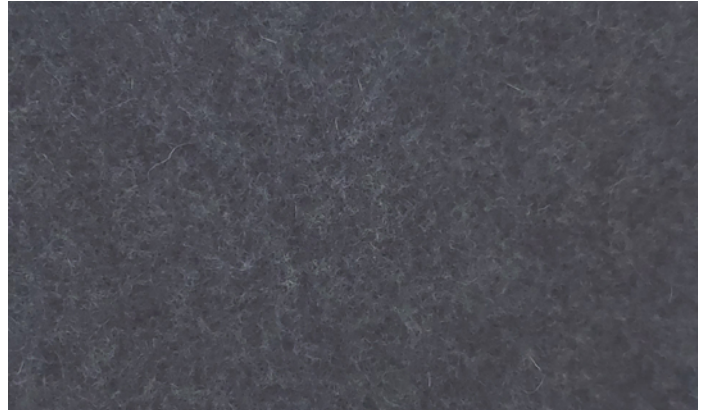

Silver Grey

A117

Charcoal Grey

A118

Digital color representations are intended to provide an overview of our finish program. Refer to physical samples to view actual material. While Teknion uses every effort to maintain strict standards and consistency of finish, color and texture there may be slight variations between samples and the actual product. **To order individual samples, visit teknion.com or contact your Teknion representative.** PUBLISHED NOVEMBER 2024