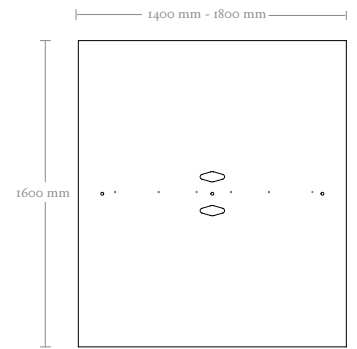

Single-Sided Bench

Double-Sided Bench

worksurface