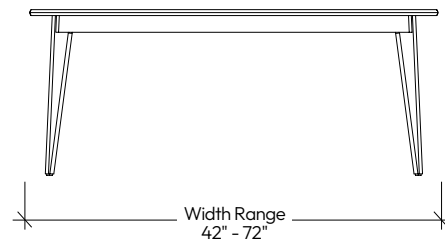

**LK47 Weiss Table
(IKNO42__)**
front view

ELECTRICS

Modules	Cables	Brackets
- Power Supply	- DC extension cables	- Power Supply attachment
- DC Splitter	- AC power cord	
- USB Hubs		

Beneath the table, a wire pathway is integrated into the bottom of the table, allowing the small DC cable to pass cleanly over the structural apron

Power Cable Manager Strip (YZZEN)

Available from Complements: Teknion's Ergonomics & Accessories Program

*Optional