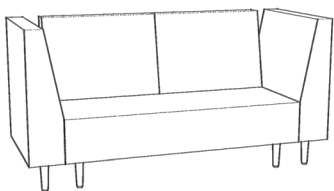

LK48 GENEL LOUNGE (IKNK)

PRODUCT DETAILS

Two-Seater

Three-Seater

PRODUCT OPTIONS

SIZE	2 Two-Seater 3 Three-Seater
ARM BOLSTER ORIENTATION	R Right Side Facing L Left Side Facing B Right and Left Side Facing
ELECTRICAL OPTION	N No Power P One Below Power Module
ELECTRICAL POSITION	N No Power R Right Side Facing L Left Side Facing
BACK & ARM BOLSTER UPHOLSTERY FINISH	Fabric, Leather
SEAT UPHOLSTERY FINISH	Fabric, Leather
LEG FINISH	IKON Wood Veneer Stain Coordinates
BELOW POWER FINISH	Fundamental Paint Fashion Paint IKON Electrical Accessories Finish