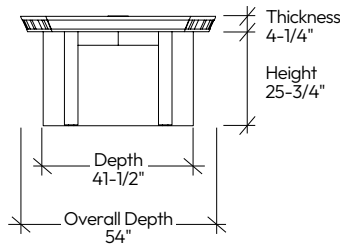

Large Tables: 10-14ft
8 or 10 occupancy

LK53 RADBILL TABLES continued

DIMENSIONS

LK53 Radbill Table
(IKNA54)
side view, no plinth

LK53 Radbill Table
(IKNA54)
side view, with plinth

LK53 Radbill Table
(IKNA54_)
front view

TABLE TOP SIZES

The unique top shape is defined by its depth at the center (48" for 1 pc tables, 54" for 2pc tables) always tapering to 40" at the ends.

96" and 108" widths: 1pc
120" - 168" widths: 2pc

Surface Electrics are always centered on the leaflet, with any 2pc table 120" or larger having two cut outs.