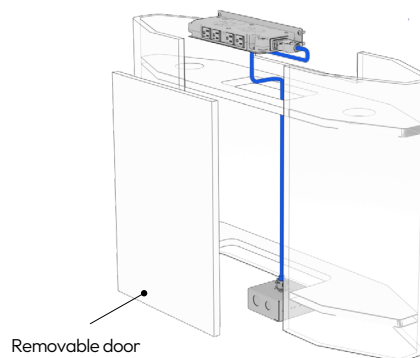

WIRE MANAGEMENT

Power Cable
Manager Strip (YZNEN)

Available from Complements:
Teknion's Ergonomics &
Accessories Program

*Optional

Removable door

Ample space for floor monuments

*Plinth is only available for tables widths 120" - 168"