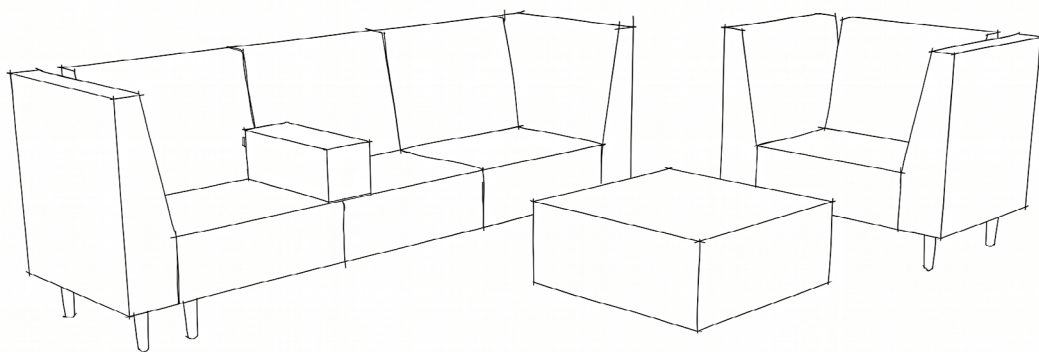

LK48 GENEL continued

PLANNING