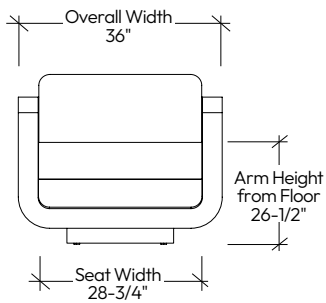

SOM76 Sofa, One-Seater (ISOQ)
front view