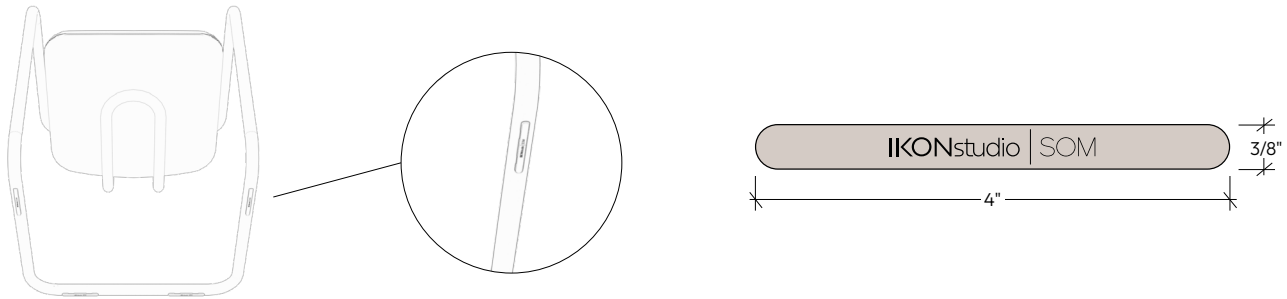

DESIGNER TAG PLACEMENT

SPECIFYING FINISHES

- ① **Upholstery Finish**
  Select the upholstery finish
- ② **Frame Finish**
  Select the frame finish

SPECIFICATION EXAMPLE

Below are the steps required to specify the SOM79 Chair:

1. Select the lounge style
1. Select the upholstery finish
2. Select the frame finish

EXAMPLE

ISOO

ISOOE504

ISOOE504CE