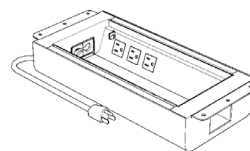

Edge Power

*Receptacle color is always Ebony

No Power

Surface Power Only
96", 108" = 1x
120" - 168" = 2x

12" Recessed Surface Power

Edge Power Only

Surface Power + Edge Power

Edge Power