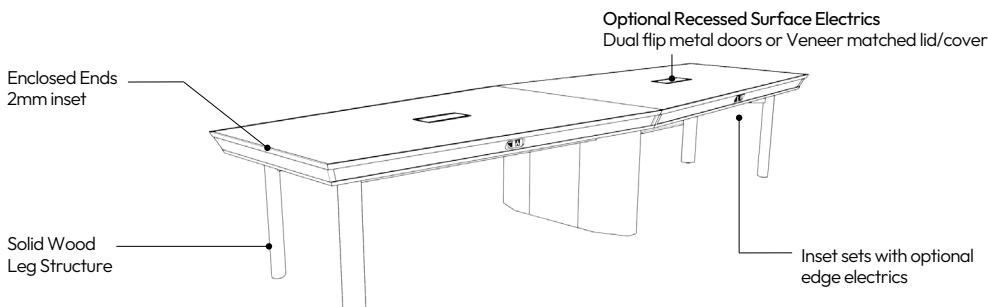

FEATURES

- The non-cubby variation maintains the distinctive beveled angles while highlighting the craftsmanship details with intentional insets
- Offered in 96" and 108" widths with a 48" depth, and in 120", 132", 144", 156", and 168" widths with a 54" depth
- Optional plinth available for wire management for widths 120" and above
- Power and connectivity options support meeting spaces with light or heavy usage

OVERVIEW

LK53 Radbill Table (Cubbies) (IKNA)

Optional Integrated Edge Power

LK53 Radbill Table (Framed Bevel) (IKNB)

Optional Integrated Edge Power

LK53 RADBILL TABLES continued

PLANNING

Meeting Tables: 8ft, 9ft
4 to 6 occupancy