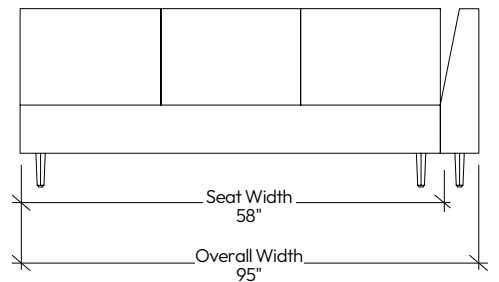

LK48 Genel Lounge, Three-Seater, Right Side Facing (IKNK3R)
front view