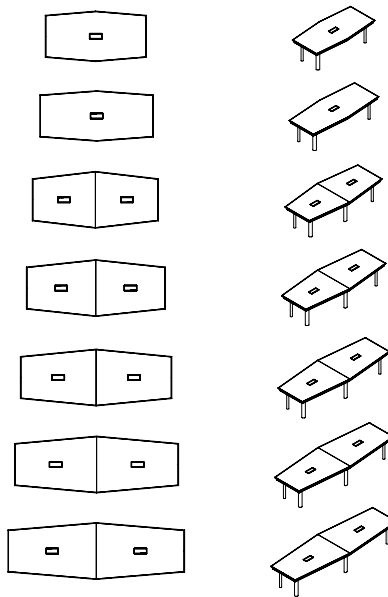

LK53 RADBILL TABLES continued

TABLE TOP SIZES

The unique top shape is defined by its depth at the center (48" for 1 pc tables, 54" for 2pc tables) always tapering to 40" at the ends.

96" and 108" widths: 1pc
120" - 168" widths: 2pc

Surface Electrics are always centered on the leaflet, with any 2pc table 120" or larger having two cut outs.

The table top is a dual layered build up, and has an overall thickness of 4-1/4".

Featuring a solid wood frame with mitred corners the top surface can also be specified with a custom veneer patterns to highlight it's signature shape.

With either cubbies or no cubbies, the table top's sides feature a distinct 65° thick knife edge aesthetic.

ELECTRICS

Surface Power

Metal Flip Door

*Receptacle color is always Ebony

Wood Lid (Veneer Matched)