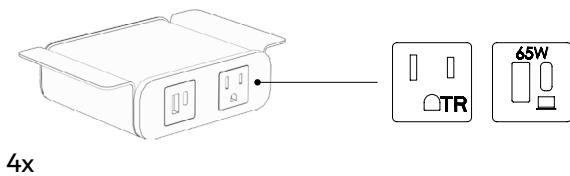

All Standard Power (A)

120" to 168" Table Widths