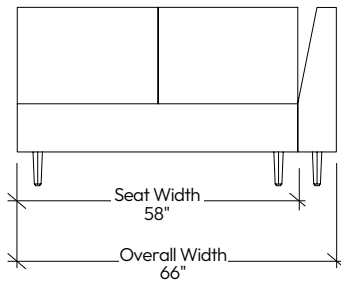

LK48 Genel Lounge, Two-Seater, Right Side Facing (IKNK2R)
front view