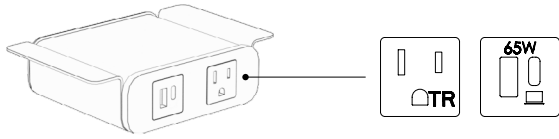

Pass-Through

All Standard Power (A)

120" to 168" Table Widths

LK53 RADBILL TABLES continued

ELECTRICS (CONTINUED)

1 HDMI (H)
96" and 108" Table Widths

3x

1x