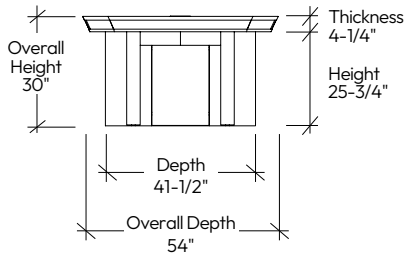

LK53 Radbill Table
(IKNB54)
side view, with plinth