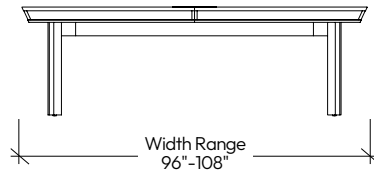

Large Tables: 10-14ft
8 or 10 occupancy

LK53 RADBILL TABLES continued

DIMENSIONS

LK53 Radbill Table
(IKNA54)
side view, no plinth

LK53 Radbill Table
(IKNA54)
side view, with plinth

LK53 Radbill Table
(IKNA54_)
front view

LK53 Radbill Table
(IKNB48)
side view, no plinth

LK53 Radbill Table
(IKNB48_)
front view

LK53 Radbill Table
(IKNB54)
side view, with plinth

LK53 Radbill Table
(IKNB54_)
front view

LK53 RADBILL TABLES continued

TABLE TOP SIZES

The unique top shape is defined by its depth at the center (48" for 1 pc tables, 54" for 2pc tables) always tapering to 40" at the ends.

96" and 108" widths: 1pc
120" - 168" widths: 2pc

Surface Electrics are always centered on the leaflet, with any 2pc table 120" or larger having two cut outs.