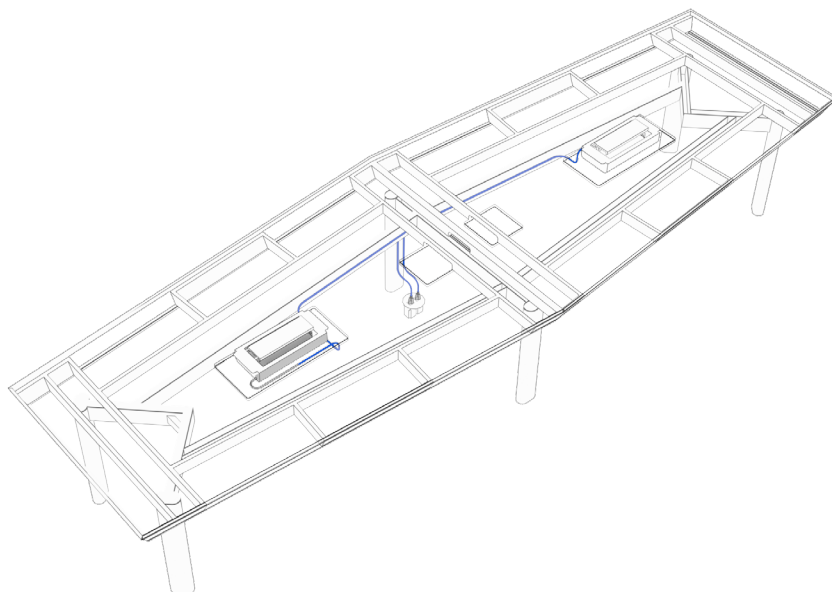

4 Power, 2 USB-A+C (65w), 4 Pass Through

LK53 RADBILL TABLES continued

CABLE MANAGEMENT

Combo Surface Power with Metal Power Access Door, Edge Power Along Widths (A)

Surface Power Only with Metal Power Access Door (S)

WIRE MANAGEMENT

Power Cable
Manager Strip (YZNEN)

Available from Complements:
Teknion's Ergonomics &
Accessories Program

*Optional

Removable door

Ample space for floor monuments

*Plinth is only available for tables widths 120" - 168"