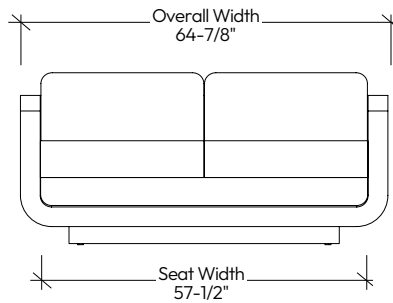

SOM76 Sofa, Two-Seater (ISOQ2)
front view