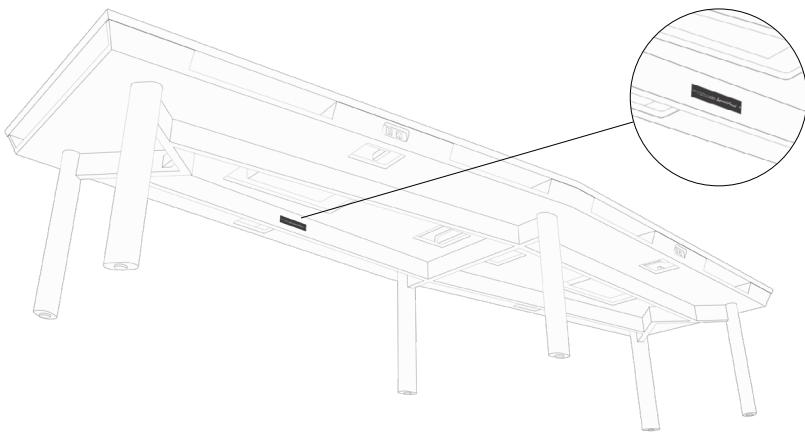

LK53 RADBILL TABLES continued

DESIGNER TAG PLACEMENT