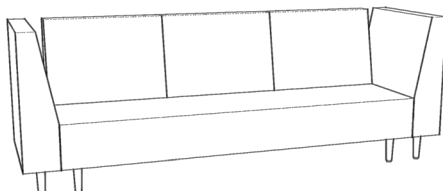

LK48 GENEL LOUNGE (IKNK)

PRODUCT DETAILS

Two-Seater

Three-Seater

PRODUCT OPTIONS

SIZE	2 Two-Seater 3 Three-Seater
ARM BOLSTER ORIENTATION	R Right Side Facing L Left Side Facing B Right and Left Side Facing
ELECTRICAL OPTION	N No Power P One Below Power Module
ELECTRICAL POSITION	N No Power R Right Side Facing L Left Side Facing
BACK & ARM BOLSTER UPHOLSTERY FINISH	Fabric, Leather
SEAT UPHOLSTERY FINISH	Fabric, Leather
LEG FINISH	IKON Wood Veneer Stain Coordinates
BELOW POWER FINISH	Fundamental Paint Fashion Paint IKON Electrical Accessories Finish