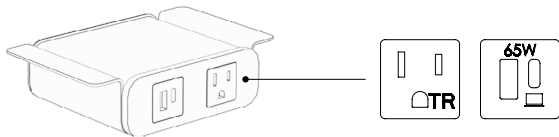

LK53 RADBILL TABLES continued

ELECTRICS (CONTINUED)

1 HDMI (H)
96" and 108" Table Widths

3x

1x

1x

4 Power, 2 USB-A+C (65w), 1 HDMI, 1 Data, 2 Pass Through

1 HDMI (H)
120" to 168" Table Widths

3x

1x

1x

4 Power, 2 USB-A+C (65w), 1 HDMI, 1 Data, 2 Pass Through

1x

4 Power, 2 USB-A+C (65w), 4 Pass Through