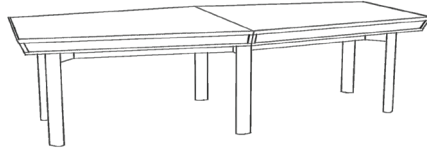

54" Width, No Plinth