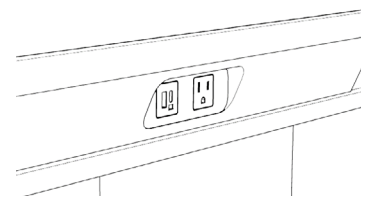

Optional Integrated Edge Power