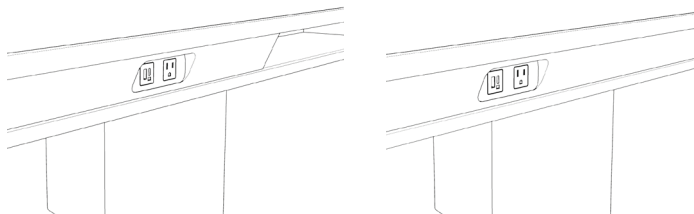

Edge Power

*Receptacle color is always Ebony