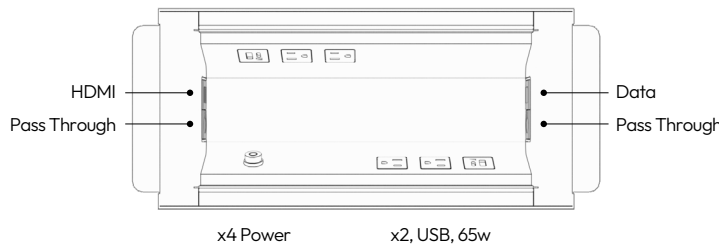

1x

4 Power, 2 USB-A+C (65w), 1 HDMI, 1 Data, 2 Pass Through

1 HDMI (H)
120" to 168" Table Widths

3x

1x

1x

4 Power, 2 USB-A+C (65w), 1 HDMI, 1 Data, 2 Pass Through

1x