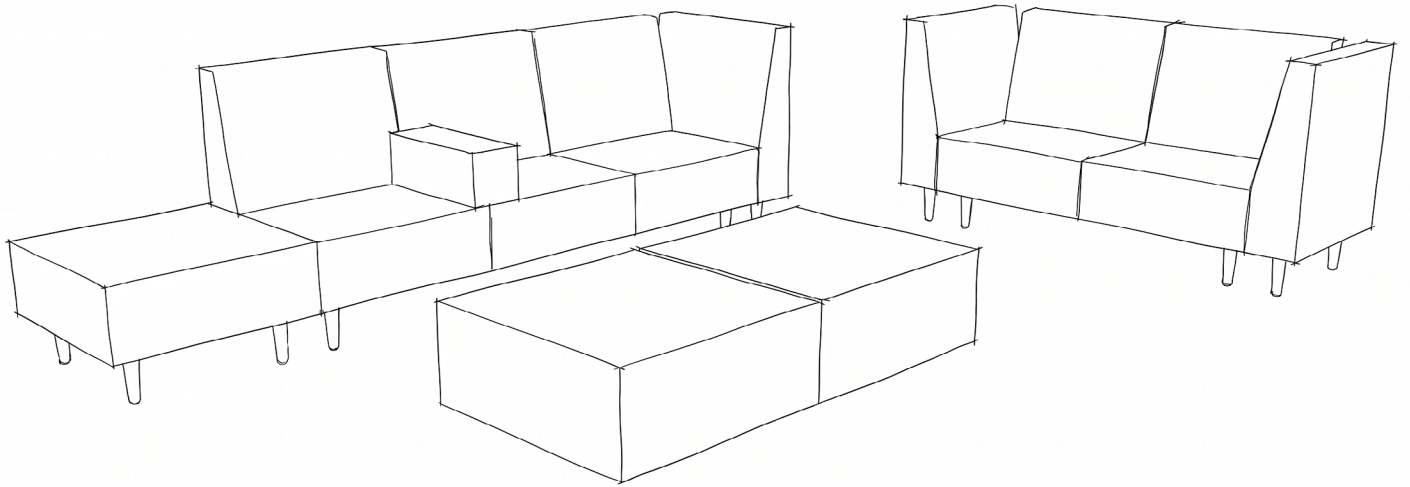

LK48 GENEL continued

PLANNING