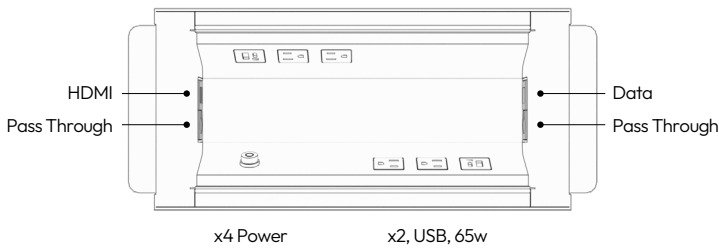

1x

4 Power, 2 USB-A+C (65w), 1 HDMI, 1 Data, 2 Pass Through

1 HDMI (H)
120" to 168" Table Widths