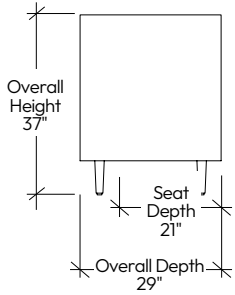

LK48 GENEL continued

DIMENSIONS & LEG POSITIONING

LK48 Genel
side view