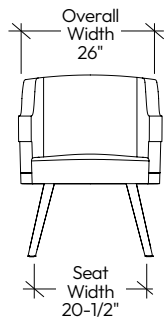

LK53 RADBILL CHAIR

DIMENSIONS

LK53 Radbill Chair
side view

LK53 Radbill Chair
front view

COM/COL MATERIAL REQUIREMENT

COM (yards)	COL (sq. ft.)
3	35

WEIGHTS

WEIGHT (LBS)
37