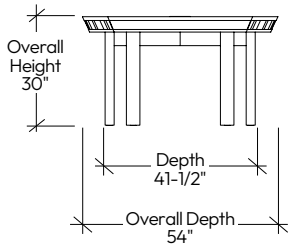

LK53 RADBILL TABLES continued

DIMENSIONS

LK53 Radbill Table
(IKNA54)
side view, no plinth