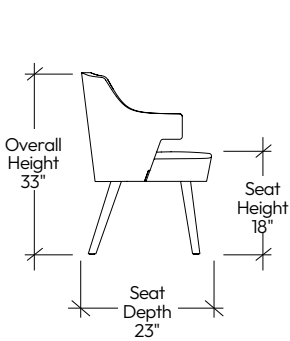

LK53 RADBILL CHAIR

DIMENSIONS

LK53 Radbill Chair
side view

LK53 Radbill Chair
front view

COM/COL MATERIAL REQUIREMENT

COM (yards)	COL (sq. ft.)
3	35

WEIGHTS

WEIGHT (LBS)
37