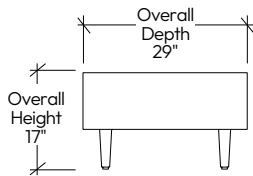

LK48 Genel Lounge, Three-Seater, Left Side Facing (IKNK3L)
front view

LK48 GENEL continued

DIMENSIONS (CONTINUED)

**LK48 Genel Cushion
(IKNM)**
side view

**LK48 Genel Cushion
(IKNM)**
front view

**LK48 Genel Bench
(IKNP)**
side view