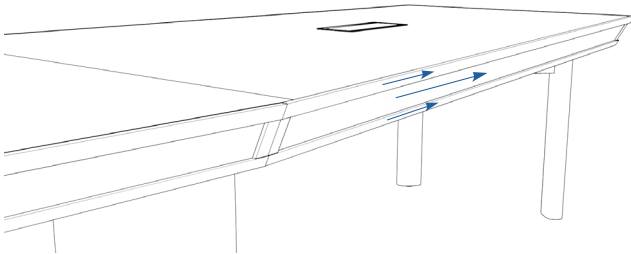

WOOD GRAIN & VENEER DETAILS

Wood Grain Direction

1pc Widths: 96", 108"

2pc Widths: 120" - 168"

Top surface orientation switches between small to large tables to maintain the most consistency across the table surface joint.