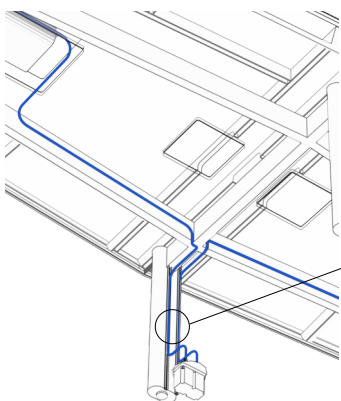

WIRE MANAGEMENT

Power Cable
Manager Strip (YZNEN)

Available from Complements:
Teknion's Ergonomics &
Accessories Program

*Optional

Removable door

Ample space for floor monuments

*Plinth is only available for tables widths 120" - 168"