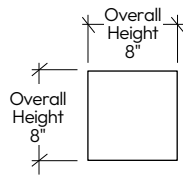

**LK48 Genel Cushion
(IKNM)**
front view