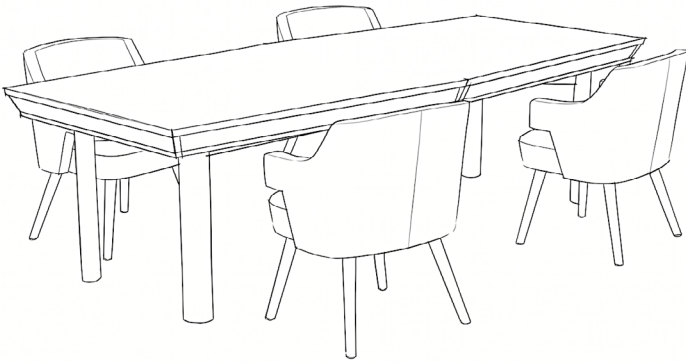

OVERVIEW

LK53 Radbill Table (Cubbies) (IKNA)

Optional Integrated Edge Power

LK53 Radbill Table (Framed Bevel) (IKNB)

Optional Integrated Edge Power

LK53 RADBILL TABLES continued

PLANNING

Meeting Tables: 8ft, 9ft
4 to 6 occupancy