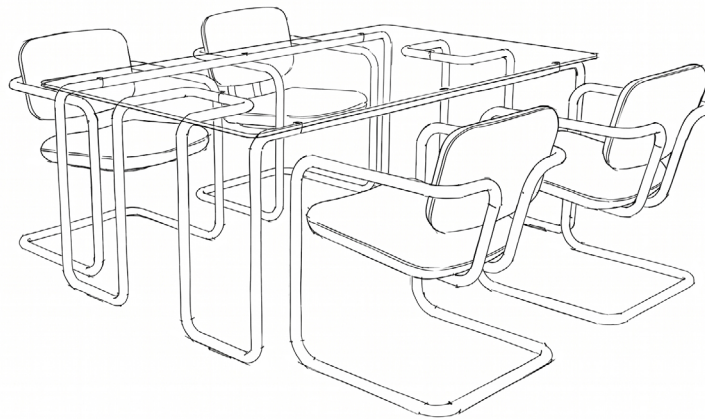

SOM

The SOM Collection from IKONstudio presents a selection of historically significant furniture designs created by Skidmore, Owings & Merrill. Originally conceived as extensions of architecture itself, these pieces embody the firm's modernist ethos, defined by material integrity and refined restraint.