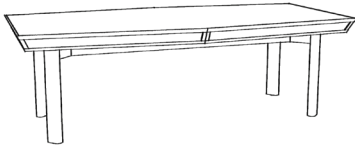

LK53 RADBILL TABLE (FRAMED BEVEL) (IKNB)

PRODUCT DETAILS

48" Width