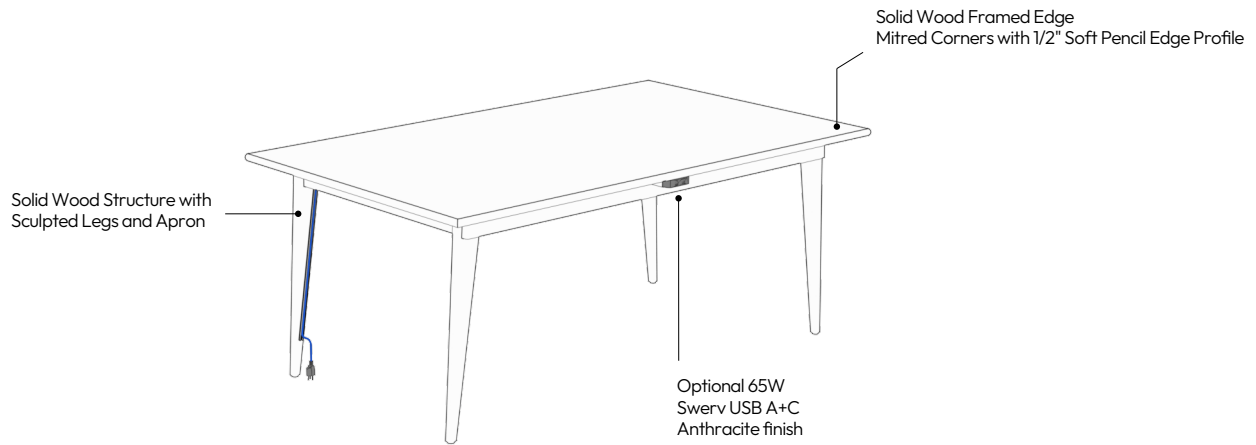

LK47 WEISS TABLE

FEATURES

- A collection of casual meeting tables designed for focused collaboration
- Comfortably seats two to six people and is available in 42", 60" and 72" widths
- Optional configurations include one or two 65W USB hubs that deliver essential power for everyday devices

---

OVERVIEW