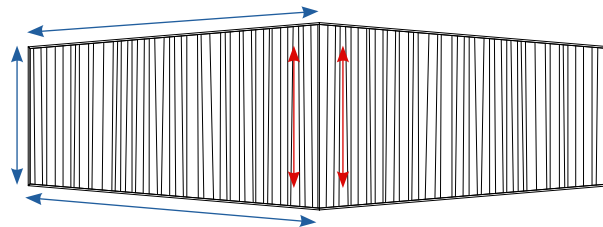

WOOD GRAIN & VENEER DETAILS

Wood Grain Direction

1pc Widths: 96", 108"

2pc Widths: 120" - 168"

Top surface orientation switches between small to large tables to maintain the most consistency across the table surface joint.