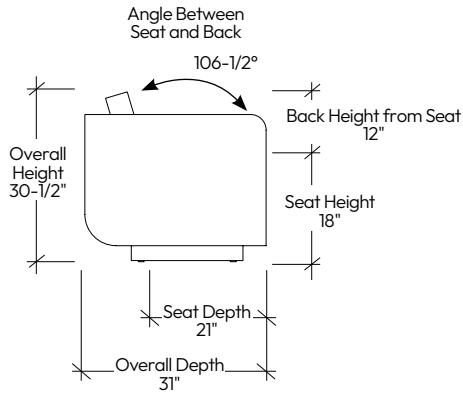

WEIGHTS

	WEIGHT (LBS)
SOM76 SOFA, ONE-SEATER (ISOQ1)	75
SOM76 SOFA, TWO-SEATER (ISOQ2)	95
SOM76 SOFA, THREE-SEATER (ISOQ3)	115

CONSTRUCTION NOTES

SOM76 SOFA continued

PLANNING

SOM76 SOFA continued

DIMENSIONS