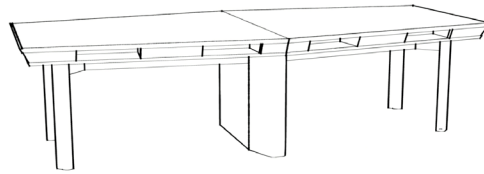

With Plinth

PRODUCT OPTIONS

DEPTH	54
WIDTH	120, 132, 144, 156, 168
CENTRAL PLINTH	N No Plinth P Plinth
POWER OPTIONS	N No Power S Surface Power Only with Metal Power Access Door T Edge Power Along Widths Only A Combo Surface Power with Metal Power Access Door, Edge Power Along Widths G Surface Power Only with Wood Cover H Combo Surface Power with Wood Cover, Edge Power Along Widths
TOP, EDGE & LEG VENEER FINISH	IKON Wood Veneer Stain Coordinates Custom Wood Stain
VENEER TOP PATTERN	S Standard
METAL ACCESS DOOR FINISHES	Fundamental Paint Fashion Paint
POWER CONFIGURATION	N No Power/No Configuration A All Standard Power H 1 HDMI
BELOW POWER FINISHES	Fundamental Paint Fashion Paint

Pricing on the next page.