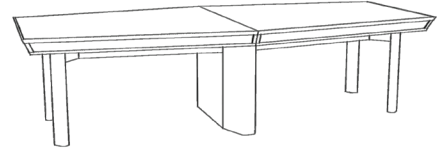

LK53 RADBILL TABLE (FRAMED BEVEL) (IKNB)

PRODUCT DETAILS

48" Width

54" Width, No Plinth

54" Width, With Plinth

PRODUCT OPTIONS

DEPTH	48, 54
WIDTH	096, 108, 120, 132, 144, 156, 168
CENTRAL PLINTH	N No Plinth P Plinth
POWER OPTIONS	N No Power S Surface Power Only with Metal Power Access Door T Edge Power Along Widths Only A Combo Surface Power with Metal Power Access Door, Edge Power Along Widths G Surface Power Only with Wood Cover H Combo Surface Power with Wood Cover, Edge Power Along Widths
TOP, EDGE & LEG VENEER FINISH	IKON Wood Veneer Stain Coordinates Custom Wood Stain
VENEER TOP PATTERN	S Standard
METAL ACCESS DOOR FINISHES	Fundamental Paint Fashion Paint
POWER CONFIGURATION	N No Power/No Configuration A All Standard Power H 1 HDMI
BELOW POWER FINISHES	Fundamental Paint Fashion Paint