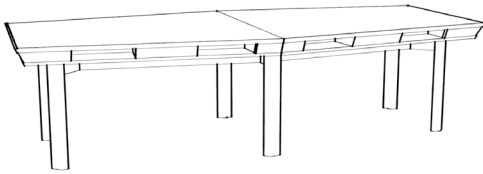

LK53 RADBILL TABLE (CUBBIES) (IKNA)

PRODUCT DETAILS

No Plinth