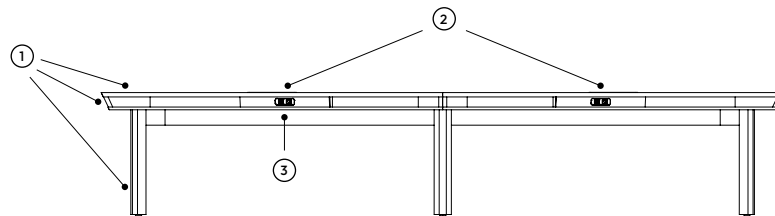

SPECIFYING FINISHES

- ① **Top, Edge & Leg Veneer Finish**
  Select the top, edge and leg finish
- ② **Metal Access Door Finish**
  Select the surface power finish
- ③ **Below Power Finish**
  Select the below power finish