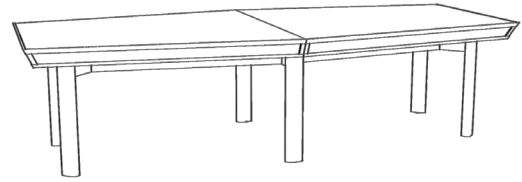

LK53 RADBILL TABLES

LK53 Radbill Table (Cubbies)
(IKNA)

LK53 Radbill Table (Framed Bevel)
(IKNB)

FEATURES

- The table is defined by its cubbies, a signature element drawn from Louis Kahn's original concept
- Featuring four evenly spaced cubbies along the length, and two open cubbies at the ends of the tables for notebooks or personal devices
- Each cubby has an interior height of 2-1/2"
- Available in widths 120", 132", 144", 156" and 168" with a 54" depth
- Optional plinth available for wire management
- Power and connectivity options support meeting spaces with light or heavy usage