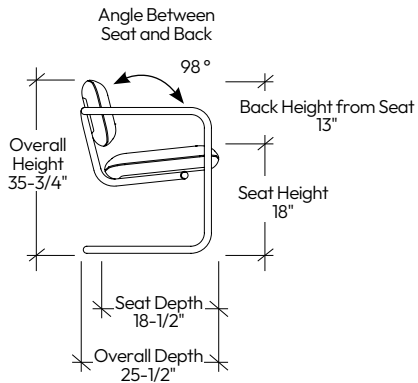

COM/COL MATERIAL REQUIREMENT

	UPHOLSTERY YARDAGE	
	COM (yards)	COL (sq. ft.)
SOM79 CHAIR (ISOO, ISOP)	2	17

WEIGHTS

	WEIGHT (LBS)
SOM79 CHAIR (ISOO, ISOP)	35

CONSTRUCTION NOTES

SOM79 CHAIR continued

DIMENSIONS