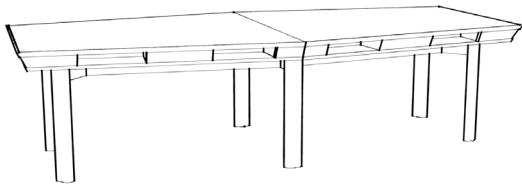

LK53 RADBILL TABLES

LK53 Radbill Table (Cubbies)
(IKNA)

LK53 Radbill Table (Framed Bevel)
(IKNB)

FEATURES

- The table is defined by its cubbies, a signature element drawn from Louis Kahn's original concept
- Featuring four evenly spaced cubbies along the length, and two open cubbies at the ends of the tables for notebooks or personal devices
- Each cubby has an interior height of 2-1/2"
- Available in widths 120", 132", 144", 156" and 168" with a 54" depth
- Optional plinth available for wire management
- Power and connectivity options support meeting spaces with light or heavy usage