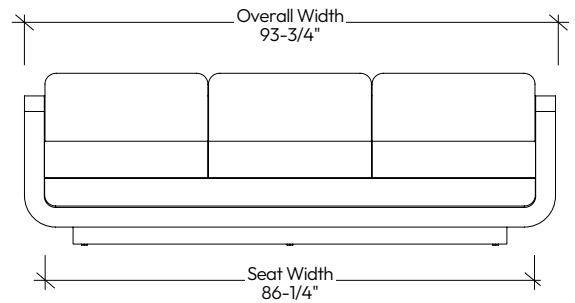

SOM76 Sofa, Three-Seater (ISOQ3)
front view