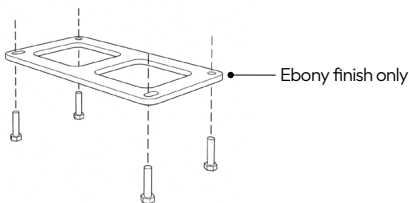

ELECTRICAL MODULE LOCATION

Electrical module is located 9" from the edge if there is no arm.

With the arm, electrical module is located 17" from the edge.

GANGING KIT INSTALLATION

Ganging Kit (IKNS) connects two adjacent lounge seating or benches.

The total length of any ganged configuration must not exceed 26'.

Threaded inserts are provided underneath each module for both parallel and perpendicular ganging.

Use the four bolts supplied with the ganging plate.