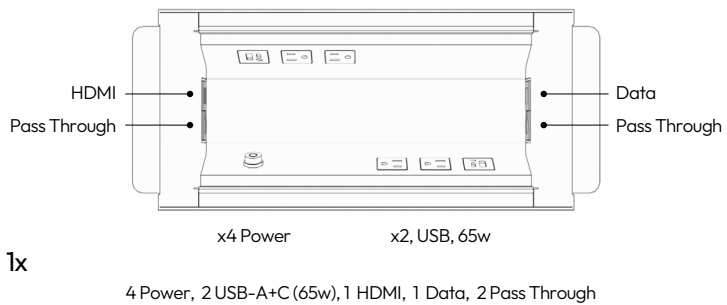

All Standard Power (A)

120" to 168" Table Widths