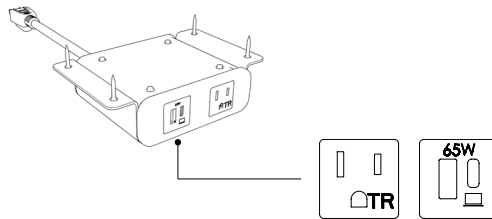

**LK48 Genel Bench
(IKNP)**
front view

LK48 GENEL continued

ELECTRICAL POSITIONING

One-Seater: Left-Oriented
(from front)

Two-Seater: Right or Left-Oriented
(from front)

Three-Seater: Right or Left-Oriented
(from front)

ELECTRICAL MODULE LOCATION

Electrical module is located 9" from the edge if there is no arm.

With the arm, electrical module is located 17" from the edge.

GANGING KIT INSTALLATION

Ganging Kit (IKNS) connects two adjacent lounge seating or benches.