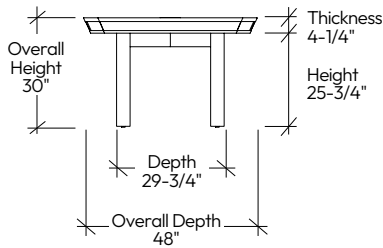

Large Tables: 10-14ft
8 or 10 occupancy

LK53 RADBILL TABLES continued

DIMENSIONS

LK53 Radbill Table
(IKNA54)
side view, no plinth

LK53 Radbill Table
(IKNA54)
side view, with plinth

LK53 Radbill Table
(IKNA54_)
front view

TABLE TOP SIZES

The unique top shape is defined by its depth at the center (48" for 1 pc tables, 54" for 2pc tables) always tapering to 40" at the ends.

96" and 108" widths: 1pc
120" - 168" widths: 2pc

Surface Electrics are always centered on the leaflet, with any 2pc table 120" or larger having two cut outs.