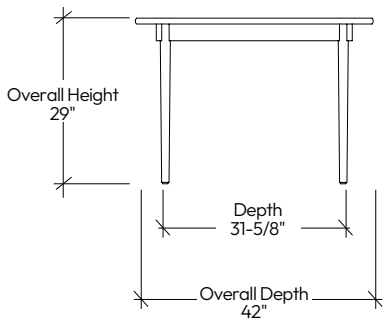

OVERVIEW

LK47 WEISS TABLE continued

PLANNING

42" x 42" and 42" x 60"
2 - 4 occupancy

42" x 72"
4 - 6 occupancy

LK47 WEISS TABLE continued

DIMENSIONS

**LK47 Weiss Table
(IKNO42)**
side view