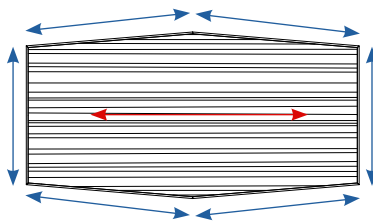

LK53 RADBILL TABLES continued

PLUG-IN OR HARDWARE, BY POWER OPTION AND TABLE SIZE

POWER OPTION	TABLE SIZE						
	96	108	120	132	144	156	168
Surface Power Only with Metal Power Access Door (S)	P	P	P	P	P	P	P
Edge Power Along Widths Only (T)	P	H	H	H	H	H	H
Combo Surface Power with Metal Power Access Door, Edge Power Along Widths (A)	H	H	H	H	H	H	H
Surface Power Only with Wood Cover (G)	P	P	P	P	P	P	P
Combo Surface Power with Wood Cover, Edge Power Along Widths (H)	H	H	H	H	H	H	H

WOOD GRAIN & VENEER DETAILS

Wood Grain Direction

1pc Widths: 96", 108"

2pc Widths: 120" - 168"

Top surface orientation switches between small to large tables to maintain the most consistency across the table surface joint.