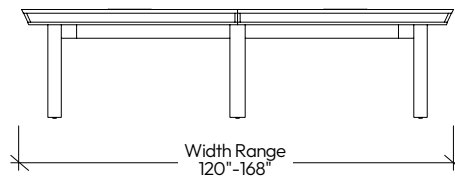

FEATURES

- The non-cubby variation maintains the distinctive beveled angles while highlighting the craftsmanship details with intentional insets
- Offered in 96" and 108" widths with a 48" depth, and in 120", 132", 144", 156", and 168" widths with a 54" depth
- Optional plinth available for wire management for widths 120" and above
- Power and connectivity options support meeting spaces with light or heavy usage

Large Tables: 10-14ft
8 or 10 occupancy

LK53 RADBILL TABLES continued

DIMENSIONS

LK53 Radbill Table
(IKNA54)
side view, no plinth

LK53 Radbill Table
(IKNA54)
side view, with plinth

LK53 Radbill Table
(IKNA54_)
front view

LK53 Radbill Table
(IKNB48)
side view, no plinth

LK53 Radbill Table
(IKNB48_)
front view

LK53 Radbill Table
(IKNB54)
side view, with plinth

LK53 Radbill Table
(IKNB54_)
front view

LK53 RADBILL TABLES continued

TABLE TOP SIZES

The unique top shape is defined by its depth at the center (48" for 1 pc tables, 54" for 2pc tables) always tapering to 40" at the ends.

96" and 108" widths: 1pc
120" - 168" widths: 2pc

Surface Electrics are always centered on the leaflet, with any 2pc table 120" or larger having two cut outs.