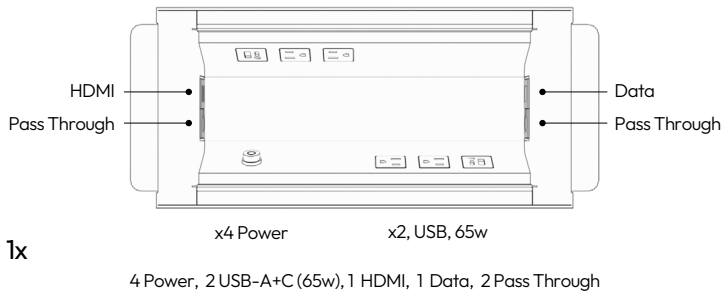

LK53 RADBILL TABLES continued

ELECTRICS (CONTINUED)

Power Configuration Options:

- No Power/ No Configuration (N)
- All Standard Power (A)
- 1HDMI (H)

All Standard Power (A)

96" and 108" Table Widths

HDMI

Data