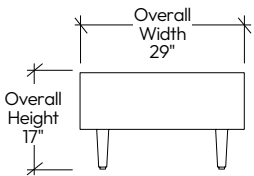

LK48 Genel Lounge, Three-Seater, Left Side Facing (IKNK3L)
front view

LK48 GENEL continued

DIMENSIONS (CONTINUED)

**LK48 Genel Cushion
(IKNM)**
side view

**LK48 Genel Cushion
(IKNM)**
front view

**LK48 Genel Bench
(IKNP)**
side view