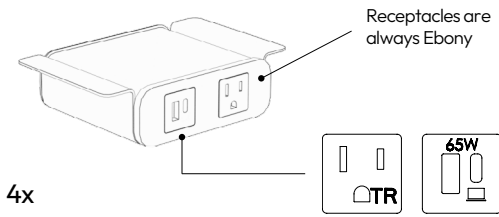

LK53 RADBILL TABLES continued

ELECTRICS (CONTINUED)

Power Configuration Options:

- No Power/ No Configuration (N)
- All Standard Power (A)
- 1HDMI (H)

All Standard Power (A)

96" and 108" Table Widths

HDMI

Data