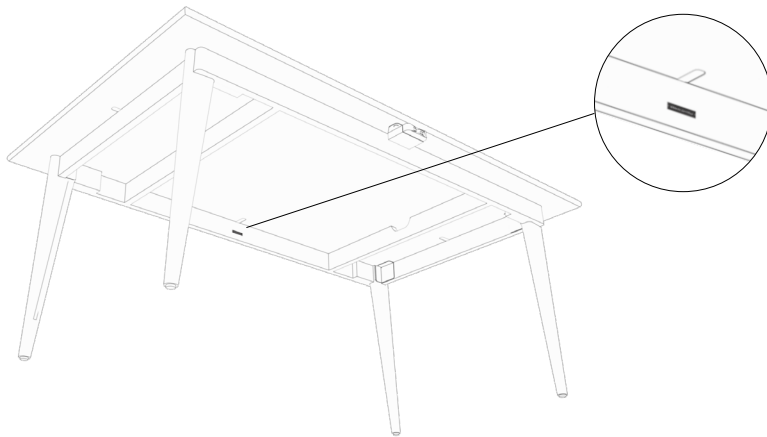

LK47 WEISS TABLE continued

DESIGNER TAG PLACEMENT

SWERV USB POWER HUB FINISH

Anthracite

SPECIFICATION EXAMPLE

Below are the steps required to specify the LK47 Weiss Table:

	EXAMPLE
1. Select the table style	IKNO
2. Select the depth	IKNO42
3. Select the width	IKNO4272
4. Select the power configuration	IKNO427202
5. Select the edge power option	IKNO427202AA
6. Select the top, edge & leg veneer finish	IKNO427202AADY
7. Select the power module finish	IKNO427202AADY68