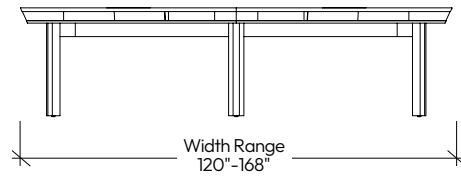

Large Tables: 10-14ft
8 or 10 occupancy

LK53 RADBILL TABLES continued

DIMENSIONS

LK53 Radbill Table
(IKNA54)
side view, no plinth

LK53 Radbill Table
(IKNA54)
side view, with plinth

LK53 Radbill Table
(IKNA54_)
front view

LK53 Radbill Table
(IKNB48)
side view, no plinth

LK53 Radbill Table
(IKNB48_)
front view

LK53 Radbill Table
(IKNB54)
side view, with plinth

LK53 Radbill Table
(IKNB54_)
front view

LK53 RADBILL TABLES continued

TABLE TOP SIZES

The unique top shape is defined by its depth at the center (48" for 1 pc tables, 54" for 2pc tables) always tapering to 40" at the ends.

96" and 108" widths: 1pc
120" - 168" widths: 2pc

Surface Electrics are always centered on the leaflet, with any 2pc table 120" or larger having two cut outs.