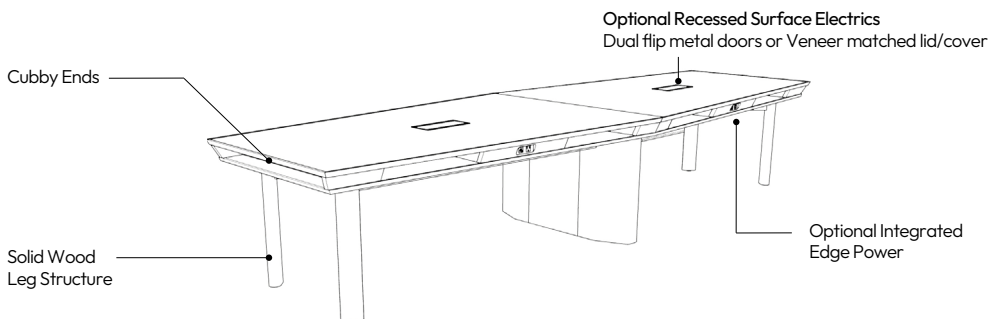

OVERVIEW

LK53 Radbill Table (Cubbies) (IKNA)