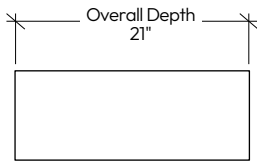

LK48 GENEL continued

DIMENSIONS (CONTINUED)

**LK48 Genel Cushion
(IKNM)**
side view