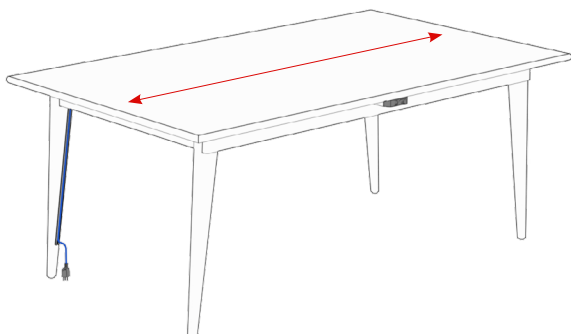

WOOD GRAIN & VENEER DETAILS

Wood Grain Direction

*Custom veneer patterns available