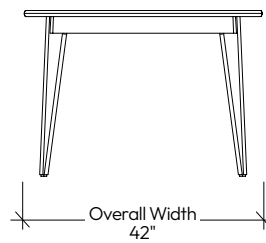

OVERVIEW

LK47 WEISS TABLE continued

PLANNING

42" x 42" and 42" x 60"
2 - 4 occupancy

42" x 72"
4 - 6 occupancy

LK47 WEISS TABLE continued

DIMENSIONS

**LK47 Weiss Table
(IKNO42)**
side view