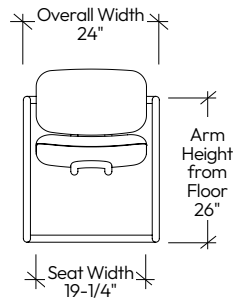

SOM79 Chair
front view