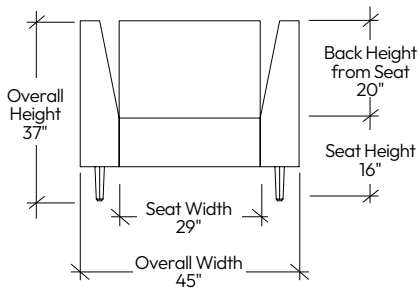

LK48 GENEL continued

PLANNING

LK48 GENEL continued

DIMENSIONS & LEG POSITIONING

LK48 Genel
side view

LK48 Genel Chair Sofa (IKNL)
front view

LK48 Genel Lounge, Two-Seater (IKNK2B)
front view

LK48 Genel Lounge, Three-Seater (IKNK3B)
front view