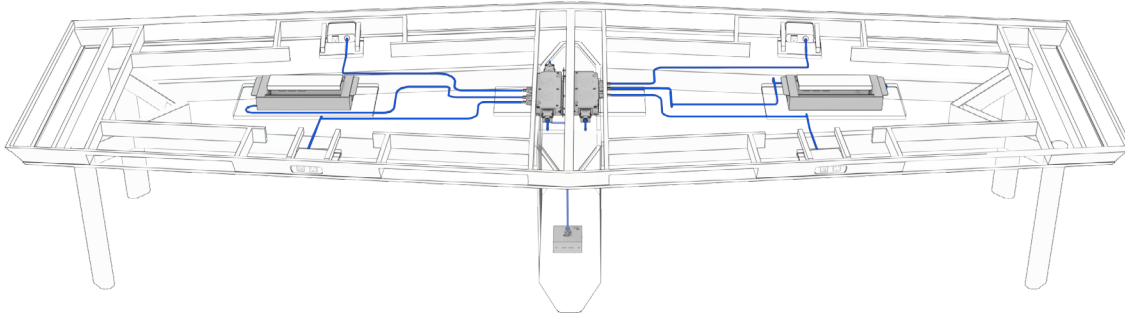

LK53 RADBILL TABLES continued

CABLE MANAGEMENT

Combo Surface Power with Metal Power Access Door, Edge Power Along Widths (A)