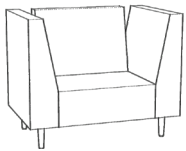

## LOUIS KAHN COLLECTION

---

LK53 Radbill Chair (Wood Legs)  
(IKNE)

LK53 Radbill Chair (Metal Legs)  
(IKNF)

LK53 Radbill Table (Cubbies)  
(IKNA)

LK53 Radbill Table (Framed Bevel)  
(IKNB)

LK47 Weiss Table  
(IKNO)

LK48 Genel Chair Sofa  
(IKNL)

LK48 Genel Lounge, Two-Seater  
(IKNK2)

LK48 Genel Lounge, Three-Seater  
(IKNK3)

LK48 Genel Bench (IKNM)

LK48 Genel Cushion (IKNP)

LK48 Genel Ganging Kit  
(IKNS)

LK65 Exeter Rug  
(IKNZ)