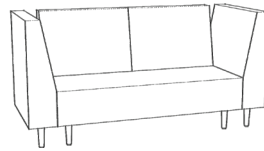

## LOUIS KAHN COLLECTION

---

LK53 Radbill Chair (Wood Legs)  
(IKNE)

LK53 Radbill Chair (Metal Legs)  
(IKNF)

LK53 Radbill Table (Cubbies)  
(IKNA)

LK53 Radbill Table (Framed Bevel)  
(IKNB)

LK47 Weiss Table  
(IKNO)

LK48 Genel Chair Sofa  
(IKNL)

LK48 Genel Lounge, Two-Seater  
(IKNK2)

LK48 Genel Lounge, Three-Seater  
(IKNK3)

LK48 Genel Bench (IKNM)

LK48 Genel Cushion (IKNP)

LK48 Genel Ganging Kit  
(IKNS)

LK65 Exeter Rug  
(IKNZ)