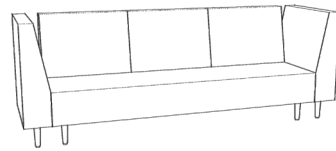

## LOUIS KAHN COLLECTION

---

LK53 Radbill Chair (Wood Legs)  
(IKNE)

LK53 Radbill Chair (Metal Legs)  
(IKNF)

LK53 Radbill Table (Cubbies)  
(IKNA)

LK53 Radbill Table (Framed Bevel)  
(IKNB)

LK47 Weiss Table  
(IKNO)

LK48 Genel Chair Sofa  
(IKNL)

LK48 Genel Lounge, Two-Seater  
(IKNK2)

LK48 Genel Lounge, Three-Seater  
(IKNK3)

LK48 Genel Bench (IKNM)

LK48 Genel Cushion (IKNP)

LK48 Genel Ganging Kit  
(IKNS)

LK65 Exeter Rug  
(IKNZ)