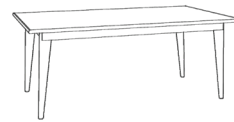

## LOUIS KAHN COLLECTION

---

LK53 Radbill Chair (Wood Legs)  
(IKNE)

LK53 Radbill Chair (Metal Legs)  
(IKNF)

LK53 Radbill Table (Cubbies)  
(IKNA)

LK53 Radbill Table (Framed Bevel)  
(IKNB)

LK47 Weiss Table  
(IKNO)

LK48 Genel Chair Sofa  
(IKNL)

LK48 Genel Lounge, Two-Seater  
(IKNK2)

LK48 Genel Lounge, Three-Seater  
(IKNK3)

LK48 Genel Bench (IKNM)

LK48 Genel Cushion (IKNP)

LK48 Genel Ganging Kit  
(IKNS)

LK65 Exeter Rug  
(IKNZ)