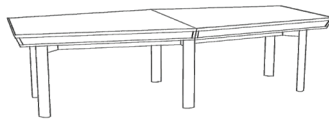

## LOUIS KAHN COLLECTION

---

LK53 Radbill Chair (Wood Legs)  
(IKNE)

LK53 Radbill Chair (Metal Legs)  
(IKNF)

LK53 Radbill Table (Cubbies)  
(IKNA)

LK53 Radbill Table (Framed Bevel)  
(IKNB)

LK47 Weiss Table  
(IKNO)

LK48 Genel Chair Sofa  
(IKNL)

LK48 Genel Lounge, Two-Seater  
(IKNK2)

LK48 Genel Lounge, Three-Seater  
(IKNK3)

LK48 Genel Bench (IKNM)

LK48 Genel Cushion (IKNP)

LK48 Genel Ganging Kit  
(IKNS)

LK65 Exeter Rug  
(IKNZ)