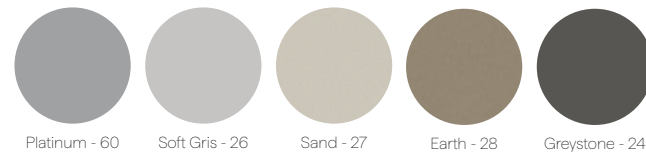

18" x 18" square
Indoor + Outdoor

12" x 16" lumbar
Indoor + Outdoor

10.5" x 22" lumbar
Indoor + Outdoor

Contrasting upholstery available
Synthetic down alternative fill

NOTE | Prices shown are LIST

finish colors

Fundamental Powdercoats

Fashion Powdercoats

Outdoor Fundamental Powdercoats

Outdoor Fashion Powdercoats

Molded Plastics - Ballad Indoor Seating

Molded Plastics - Ballad Outdoor Seating

Flecked Plastics - Ora Table Bases