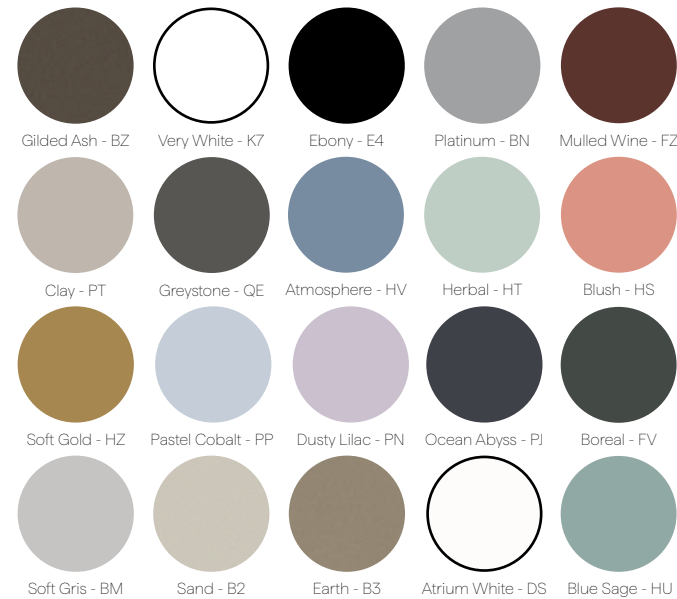

Fundamental Powdercoats

Fashion Powdercoats

Outdoor Fundamental Powdercoats

Outdoor Fashion Powdercoats

Molded Plastics - Ballad Indoor Seating

Molded Plastics - Ballad Outdoor Seating

Flecked Plastics - Ora Table Bases

Molded Plastics - Vondom Indoor/Outdoor Seating

Vondom Solid Core Tops

Linoleum

Molded Plastics - Kuskoa Bi

MAT ERIALS

finish materials

Backpainted Glass

Studio Veneer