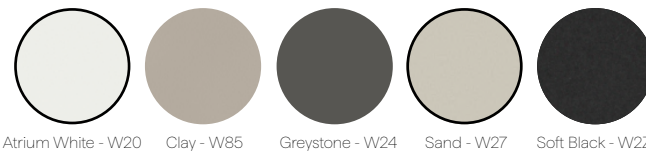

Outdoor Fundamental Powdercoats