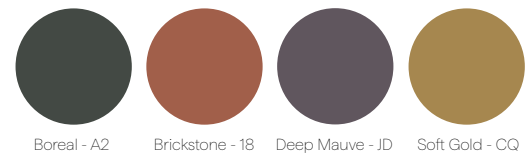

18" x 18" square
Indoor + Outdoor

12" x 16" lumbar
Indoor + Outdoor

10.5" x 22" lumbar
Indoor + Outdoor

Contrasting upholstery available
Synthetic down alternative fill

NOTE | Prices shown are LIST

finish colors

Fundamental Powdercoats

Fashion Powdercoats

Outdoor Fundamental Powdercoats

Outdoor Fashion Powdercoats

Molded Plastics - Ballad Indoor Seating

Molded Plastics - Ballad Outdoor Seating

Flecked Plastics - Ora Table Bases