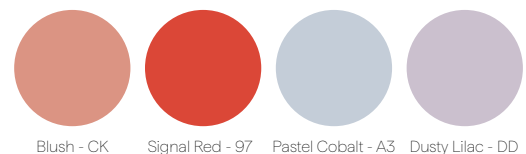

18" x 18" square
Indoor + Outdoor

12" x 16" lumbar
Indoor + Outdoor

10.5" x 22" lumbar
Indoor + Outdoor

Contrasting upholstery available
Synthetic down alternative fill

NOTE | Prices shown are LIST

finish colors

Fundamental Powdercoats

Fashion Powdercoats

Outdoor Fundamental Powdercoats

Outdoor Fashion Powdercoats

Molded Plastics - Ballad Indoor Seating

Molded Plastics - Ballad Outdoor Seating

Flecked Plastics - Ora Table Bases