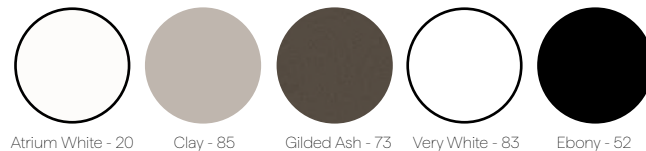

finish colors

Fundamental Powdercoats