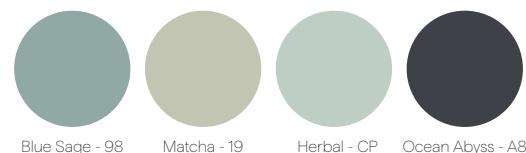

18" x 18" square
Indoor + Outdoor

12" x 16" lumbar
Indoor + Outdoor

10.5" x 22" lumbar
Indoor + Outdoor

Contrasting upholstery available
Synthetic down alternative fill

NOTE | Prices shown are LIST

finish colors

Fundamental Powdercoats

Fashion Powdercoats

Outdoor Fundamental Powdercoats

Outdoor Fashion Powdercoats

Molded Plastics - Ballad Indoor Seating

Molded Plastics - Ballad Outdoor Seating

Flecked Plastics - Ora Table Bases